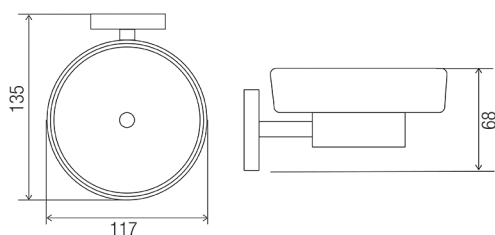

DIMENSIONS

SOAP DISH HOLDER

Product Code - Finish

- BA 401 C - Chrome

Features

- Wall mounted soap dish holder
- Frosted glass dish
- Brass construction
- Chrome plated finish
- Stainless steel fixings supplied